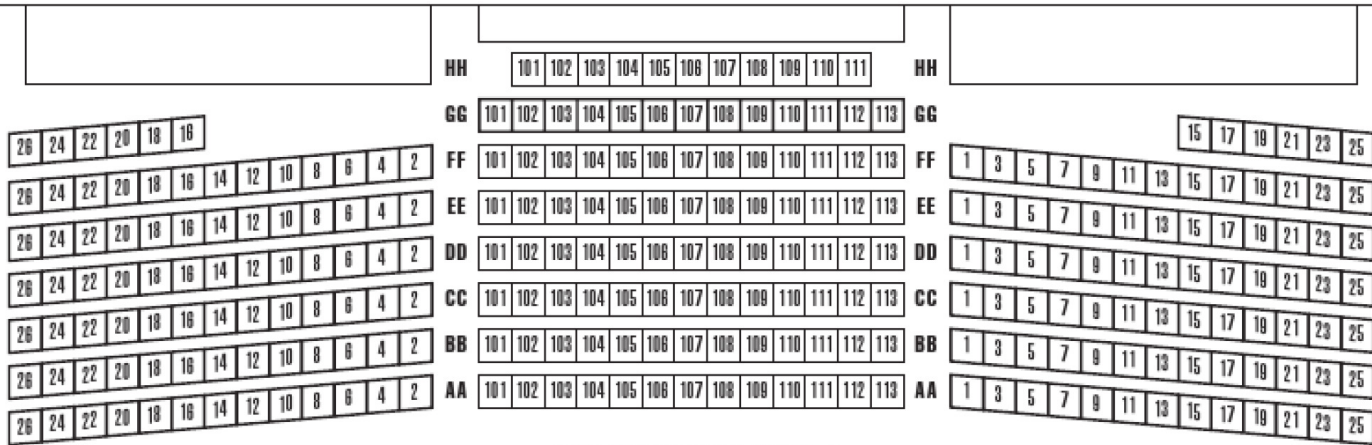

BALCONY LEVEL - 631 SEATS (ROWS JJ-ZZZ)

Please Note: From balcony seating level, patrons will be able to enjoy the performance (see and hear the entire stage), but will not necessarily be able to see facial expressions or fine details. Patrons are welcome to bring binoculars if so desired.