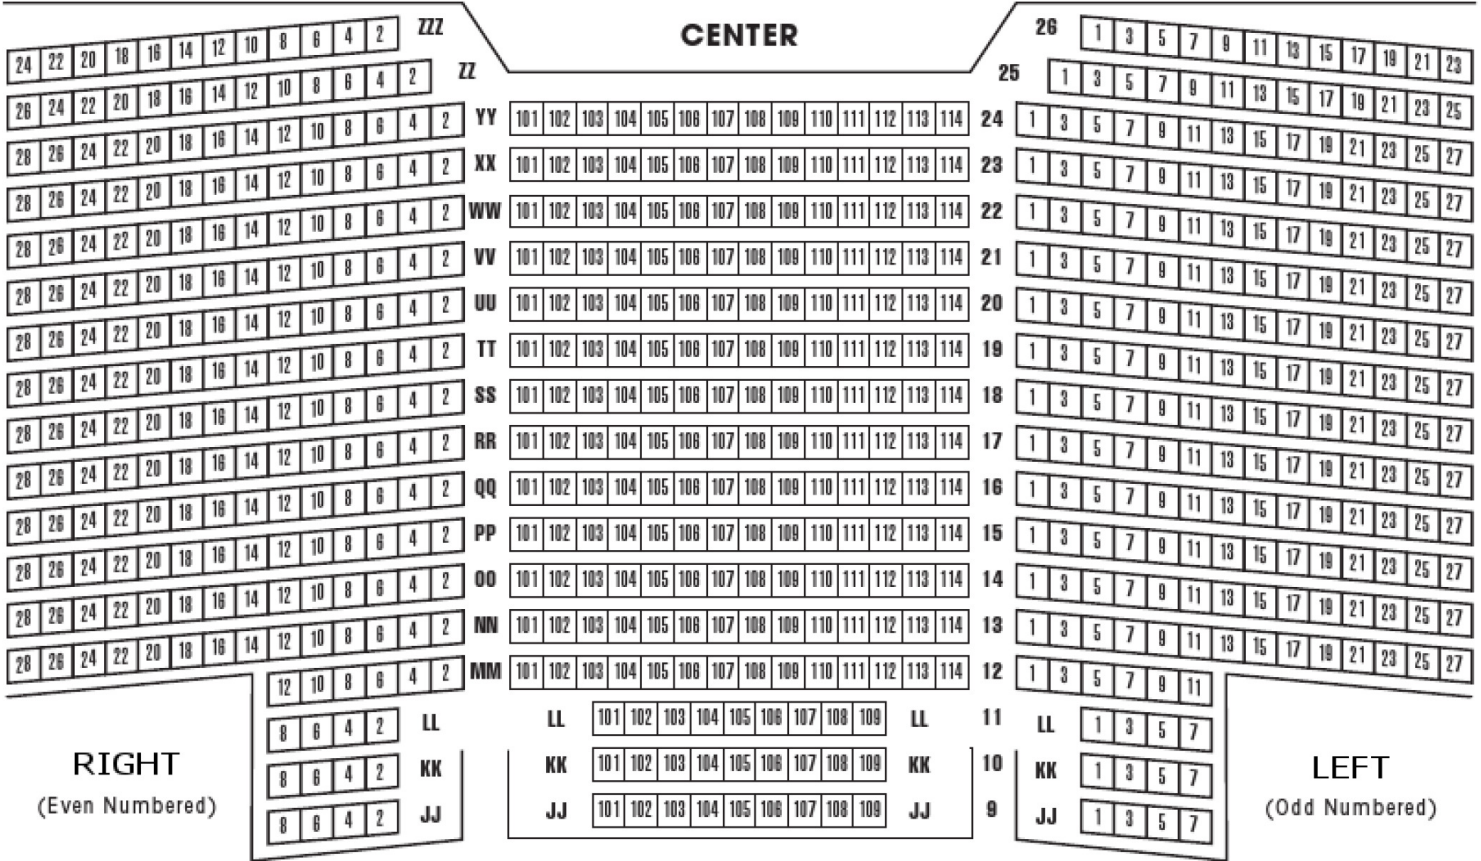

BALCONY LEVEL - 631 SEATS (ROWS JJ-ZZZ)

Please Note: From balcony seating level, patrons will be able to enjoy the performance (see and hear the entire stage), but will not necessarily be able to see facial expressions or fine details. Patrons are welcome to bring binoculars if so desired.